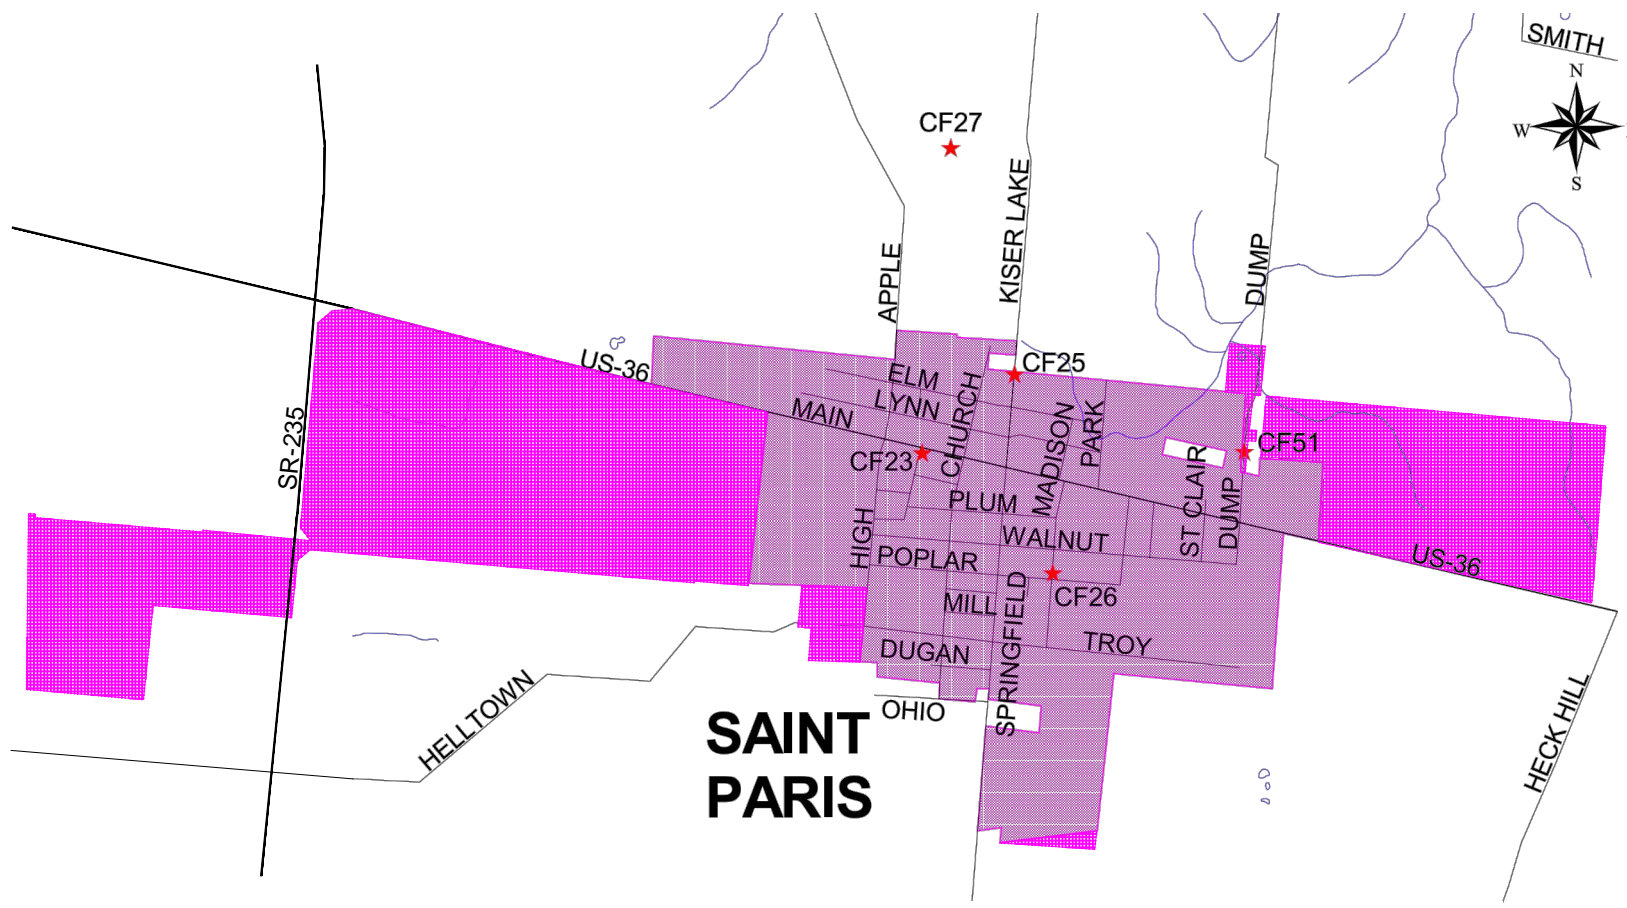

SAINT PARIS MULTI-HAZARD MAP

Legend

- ★ Critical Facilities
- At-Risk Structures
- Roads - Municipal
- Roads - County
- Roads - Major
- Lakes
- Waterways
- ↗ Tornado Paths
- Floodplain - Other
- Floodway
- 100 YR Floodplain
- Municipalities
- County Line

Notes

Critical Facilities locations based on geocoded coordinates

At risk structures for Saint Paris: 0
