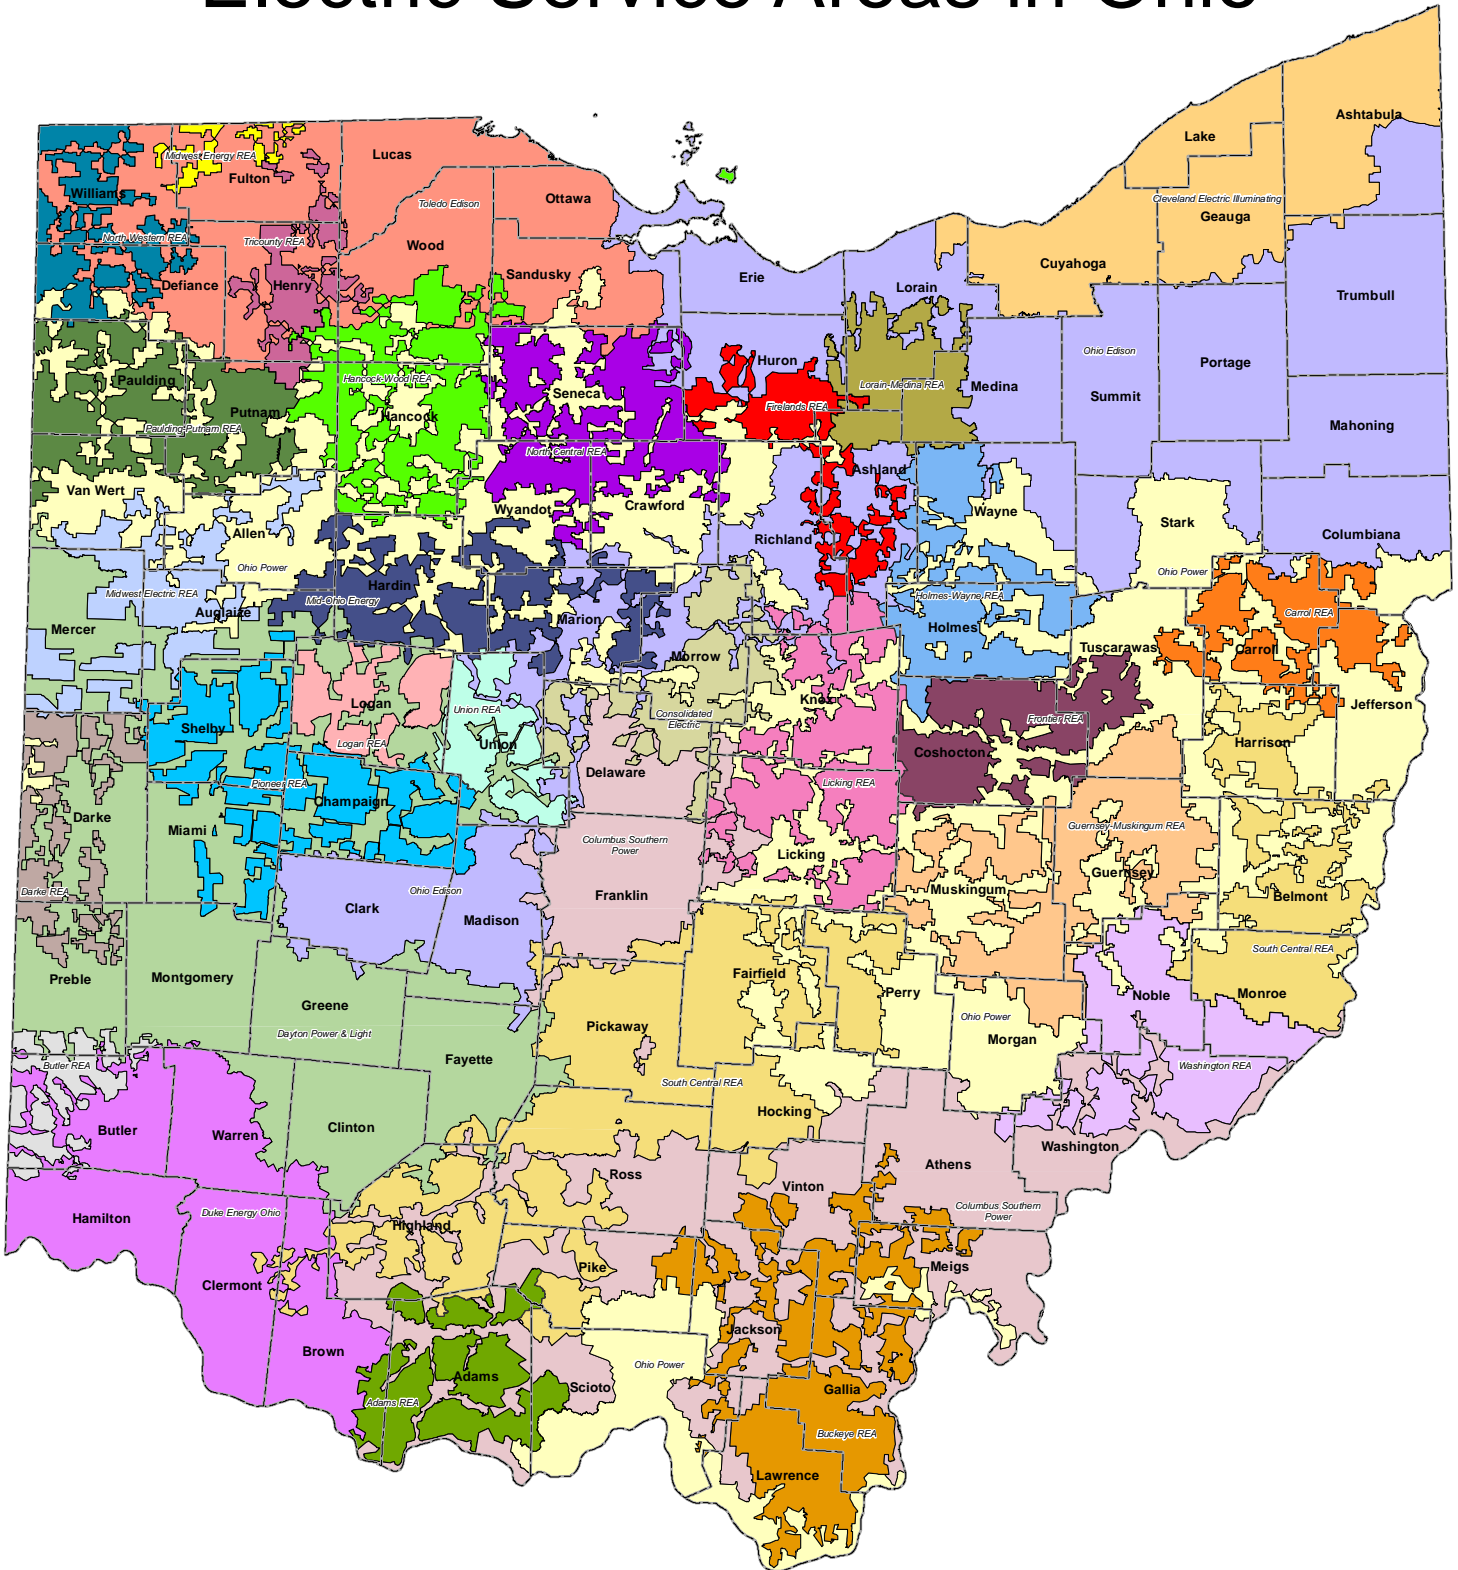

Electric Service Areas in Ohio

Investor-Owned Utilities

Rural Electric Companies

Cleveland Electric Illuminating	Adams Rural Electric Cooperative	Frontier Power Company	Mid-Ohio Energy Cooperative	South Central Power Company
Columbus Southern Power	Buckeye Rural Electric Cooperative	Guernsey-Muskingum Electric Cooperative	Midwest Electric	Tricounty Rural Electric Cooperative
Dayton Power & Light	Butler Rural Electric Cooperative	Hancock-Wood Electric Cooperative	Midwest Energy Cooperative	Union Rural Electric Cooperative
Duke Energy Ohio	Carrol Electric Cooperative	Holmes-Wayne Electric Cooperative	North Central Electric Cooperative	Washington Electric Cooperative
Ohio Edison	Consolidated Electric Cooperative	Licking Rural Electrification d/b/a The Energy Cooperative	Northwestern Electric Cooperative	Washington Electric Cooperative
Ohio Power	Darke Rural Electric Cooperative	Logan County Cooperative Power & Light Association	Paulding-Putnam Electric Cooperative	Municipal Power Locations
Toledo Edison	Firelands Electric Cooperative	Lorain-Medina Rural Electric Cooperative	Pioneer Rural Electric Cooperative	