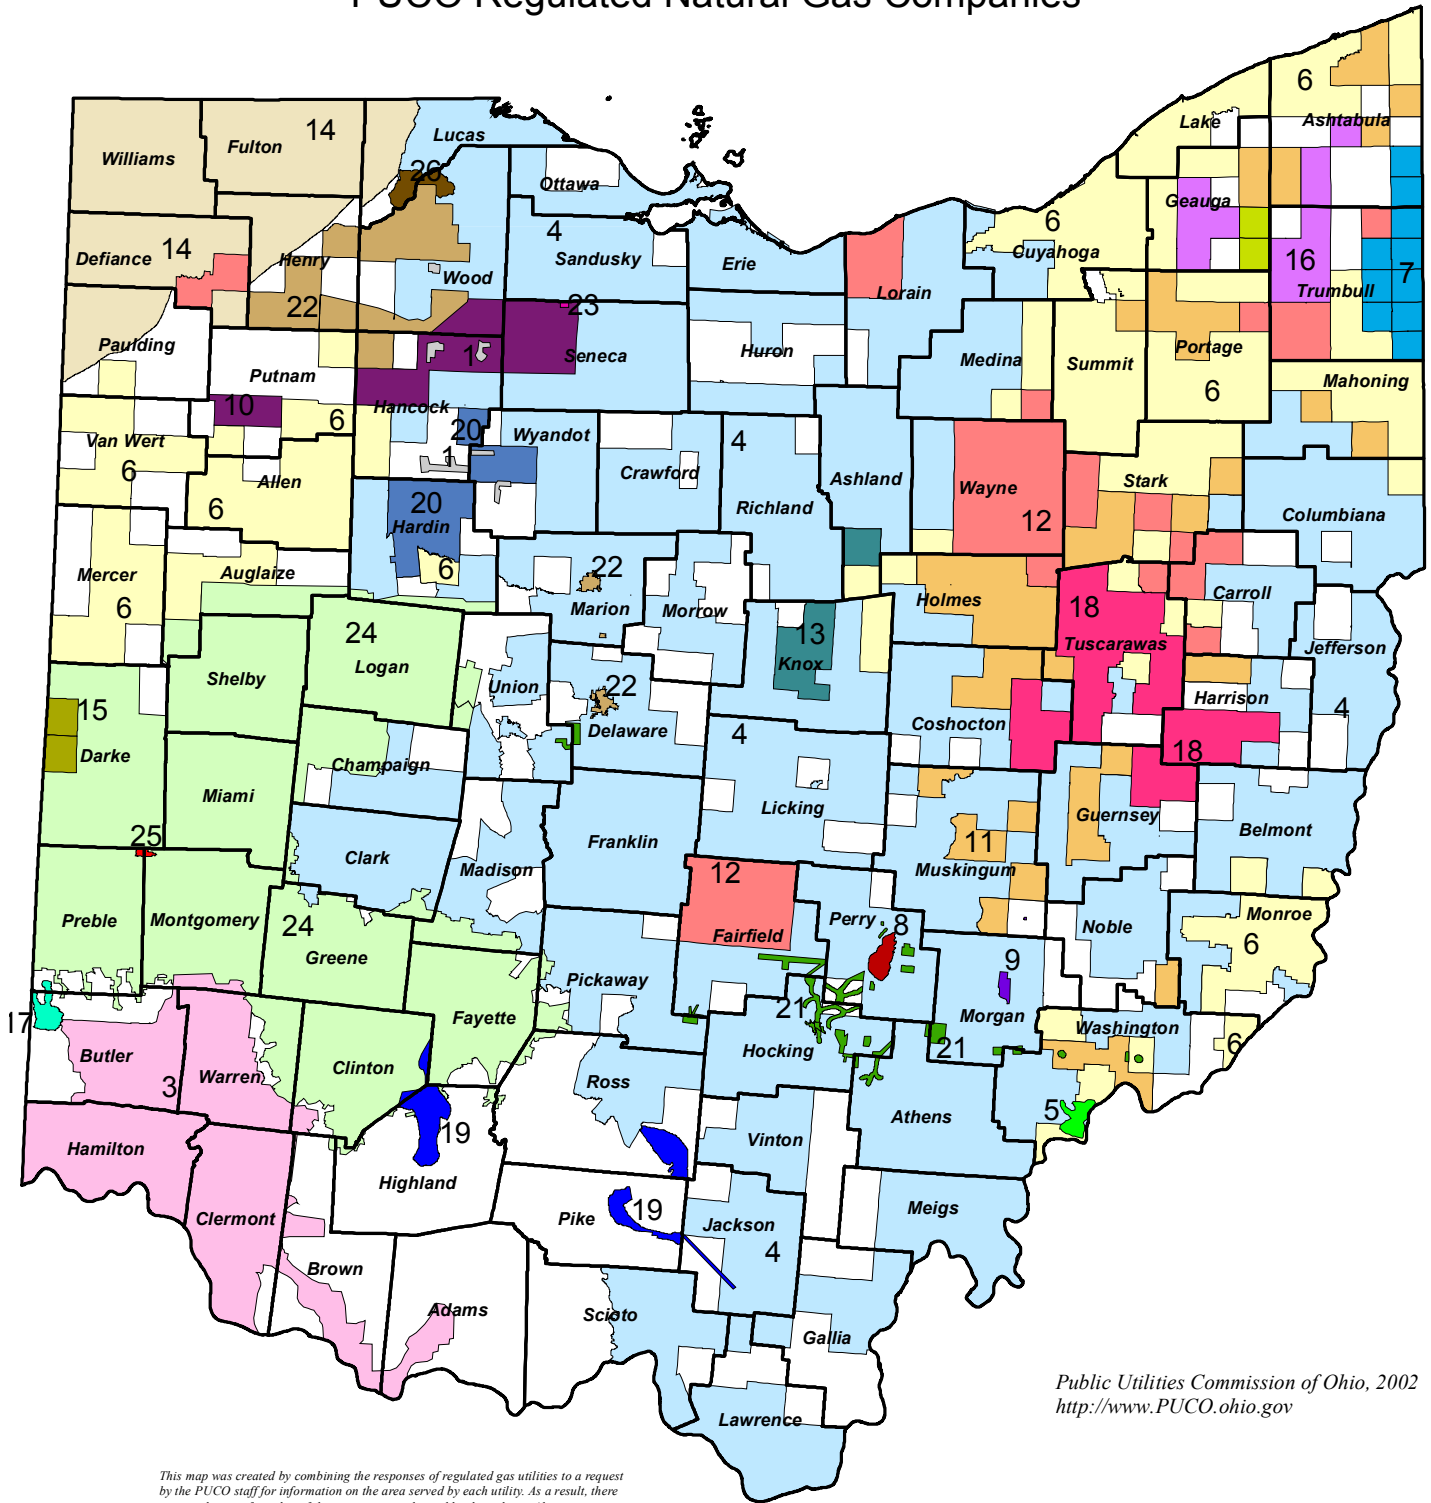

PUCO Regulated Natural Gas Companies

Public Utilities Commission of Ohio, 2002
<http://www.PUCO.ohio.gov>